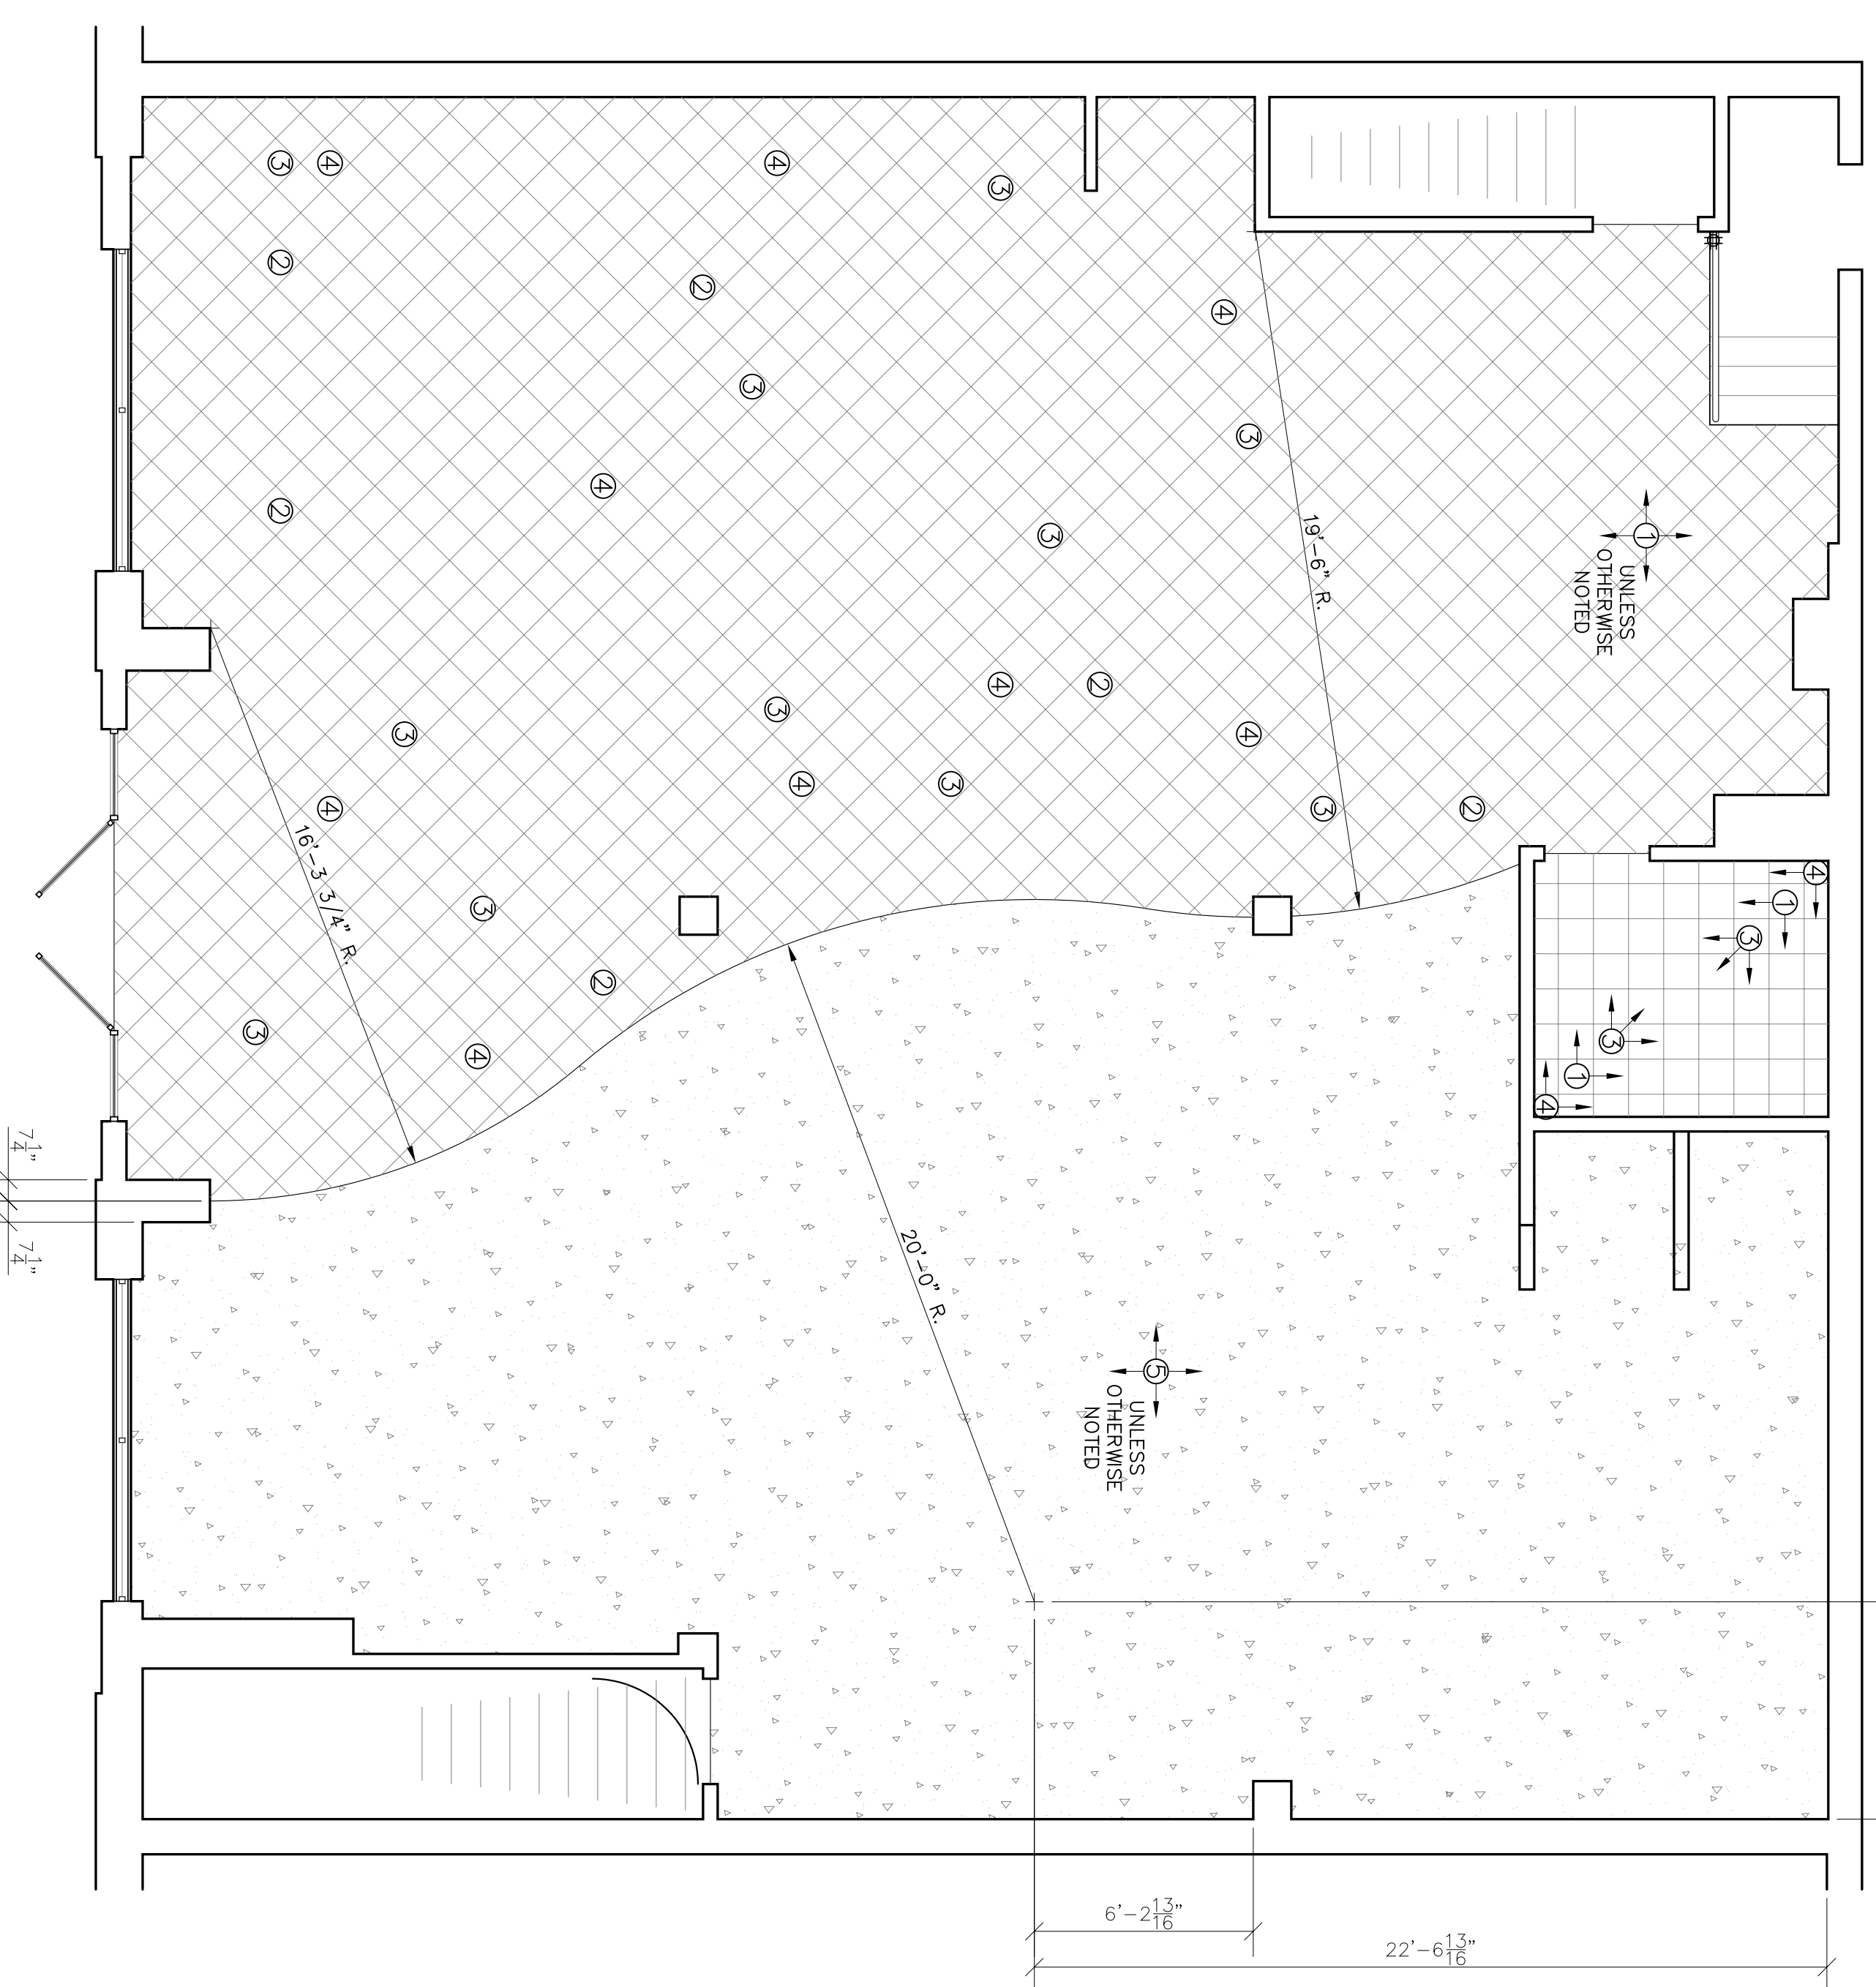

2 Floor Covering Plan