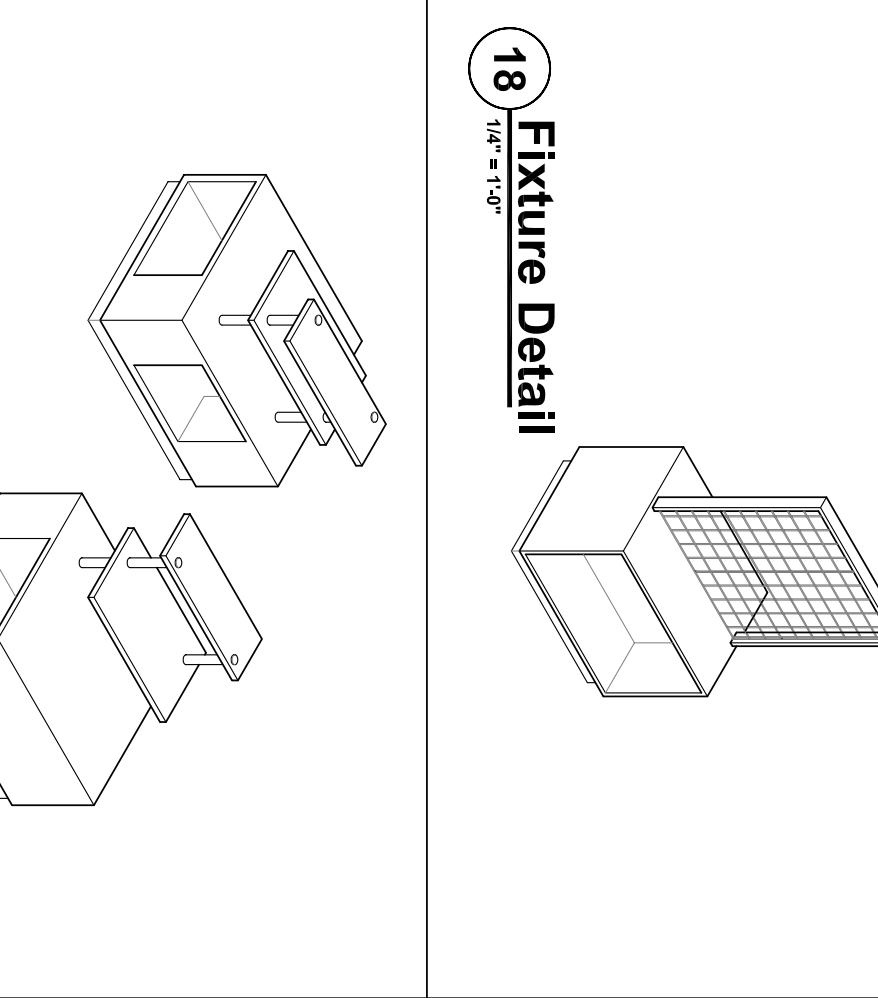

19 Fixture Detail